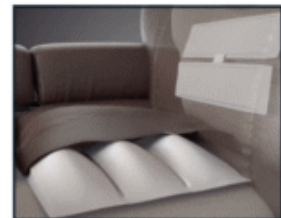

Hand Control Dock Included

Wireless Phone Charger Included

Power Port Included

Under-Arm Storage Compartment Included

Drink Holder Included

Side Storage Port for Butler Table Included

Treat yourself to a full-body Swedish massage and Far Infrared heat therapy! Nirvana delivers a gentle soft tissue massage with ten air chambers that target over 500 square inches of your body. This treatment paired with our Far Infrared HeatWave technology will restore and revitalize your mind and body.