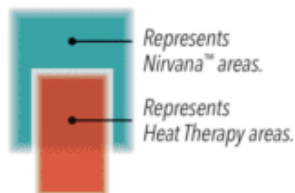

Elevate Your Wellness & Comfort

WITH STANDARD FEATURES & OPTIONAL UPGRADES

STANDARD FEATURES

Wireless Phone Charger	USB Charging Port	Drink Holder	LED Reading Light	Butler Tray Table

OPTIONAL ACCESSORY UPGRADES

Illuminated Multicolored Bowl	Flex Light	Bluetooth Speaker	Cooling Fan	Tablet Holder & Charger	Essential Oil Diffuser	Stem Glass Holder

USB Charging Port Included

Under-Arm Storage Compartment Included

Hand Control Dock Included

Wireless Phone Charger Included

Power Port Included

Drink Holder Included

Side Storage Port for Butler Table Included

Treat yourself to a full-body Swedish massage and Far Infrared heat therapy! Nirvana delivers a gentle soft tissue massage with ten air chambers that target over 500 square inches of your body. This treatment paired with our Far Infrared HeatWave technology will restore and revitalize your mind and body.