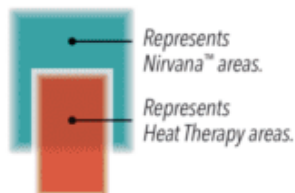

Hand Control Dock Included

Wireless Phone Charger Included

Power Port Included

Under-Arm Storage Compartment Included

Drink Holder Included

Side Storage Port for Butler Table Included

Treat yourself to a full-body Swedish massage and Far Infrared heat therapy! Nirvana delivers a gentle soft tissue massage with ten air chambers that target over 500 square inches of your body. This treatment paired with our Far Infrared HeatWave technology will restore and revitalize your mind and body.

*Nirvana™ inflating Swedish air massage chambers. (Nirvana available on The Maya only).*