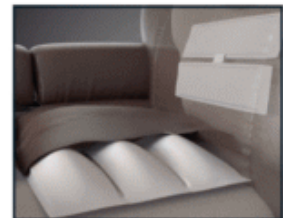

Elevate Your Wellness & Comfort

WITH STANDARD FEATURES & OPTIONAL UPGRADES

STANDARD FEATURES

Wireless Phone Charger	USB Charging Port	Drink Holder	LED Reading Light	Butler Tray Table

OPTIONAL ACCESSORY UPGRADES

Illuminated Multicolored Bowl	Flex Light	Bluetooth Speaker	Cooling Fan	Tablet Holder & Charger	Essential Oil Diffuser	Stem Glass Holder

- USB Charging Port Included
- Under-Arm Storage Compartment Included
- Hand Control Dock Included
- Wireless Phone Charger Included
- Power Port Included
- Under-Arm Storage Compartment Included
- Drink Holder Included
- Side Storage Port for Butler Table Included

Treat yourself to a full-body Swedish massage and Far Infrared heat therapy! Nirvana delivers a gentle soft tissue massage with ten air chambers that target over 500 square inches of your body. This treatment paired with our Far Infrared HeatWave technology will restore and revitalize your mind and body.

Nirvana™ inflating Swedish air massage chambers. (Nirvana available on The Maya only).