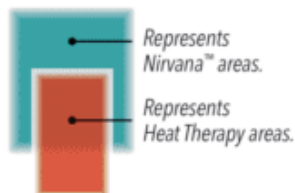

Elevate Your Wellness & Comfort

WITH STANDARD FEATURES & OPTIONAL UPGRADES

STANDARD FEATURES

Wireless Phone Charger	USB Charging Port	Drink Holder	LED Reading Light	Butler Tray Table

OPTIONAL ACCESSORY UPGRADES

Illuminated Multicolored Bowl	Flex Light	Bluetooth Speaker	Cooling Fan	Tablet Holder & Charger	Essential Oil Diffuser	Stem Glass Holder

- USB Charging Port Included
- Under-Arm Storage Compartment Included
- Hand Control Dock Included
- Wireless Phone Charger Included
- Power Port Included
- Under-Arm Storage Compartment Included
- Drink Holder Included
- Side Storage Port for Butler Table Included

Treat yourself to a full-body Swedish massage and Far Infrared heat therapy! Nirvana delivers a gentle soft tissue massage with ten air chambers that target over 500 square inches of your body. This treatment paired with our Far Infrared HeatWave technology will restore and revitalize your mind and body.