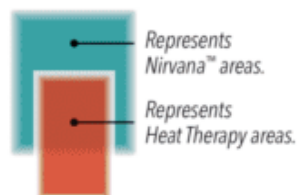

# Elevate Your Wellness & Comfort

WITH STANDARD FEATURES & OPTIONAL UPGRADES

Treat yourself to a full-body Swedish massage and Far Infrared heat therapy! Nirvana delivers a gentle soft tissue massage with ten air chambers that target over 500 square inches of your body. This treatment paired with our Far Infrared HeatWave technology will restore and revitalize your mind and body.

*Nirvana™ inflating Swedish air massage chambers. (Nirvana available on The Maya only).*