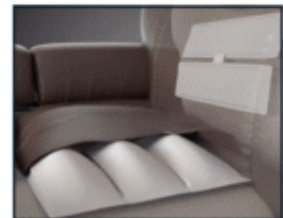

# Elevate Your Wellness & Comfort

WITH STANDARD FEATURES & OPTIONAL UPGRADES

Treat yourself to a full-body Swedish massage and Far Infrared heat therapy! Nirvana delivers a gentle soft tissue massage with ten air chambers that target over 500 square inches of your body. This treatment paired with our Far Infrared HeatWave technology will restore and revitalize your mind and body.