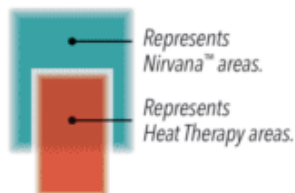

Hand Control Dock Included

Wireless Phone Charger Included

Power Port Included

Under-Arm Storage Compartment Included

Drink Holder Included

Side Storage Port for Butler Table Included

Treat yourself to a full-body Swedish massage and Far Infrared heat therapy! Nirvana delivers a gentle soft tissue massage with ten air chambers that target over 500 square inches of your body. This treatment paired with our Far Infrared HeatWave technology will restore and revitalize your mind and body.

Nirvana™ inflating Swedish air massage chambers. (Nirvana available on The Maya only).

SPECIFICATIONS

Size	Medium
Weight Capacity	400 LB
Positioning	Stellar
Comfort Zone	4
Eclipse Technology	No
Chaise Seat	Yes
Pocketed Coil Seat	No
Back Type	Seam
Removable Back Type	Bracket
Overall Width	37.5"
Overall Height	46"
Overall Depth (Seated)	42"
Seat Depth	21"
Seat to Top of Back	30"
Seat to Top of Arm	7"
Distance from Wall Reclined	22"
Extension Reclined from Back of Seat to End of Foot Rest	43"
Lifetime Warranty, Chair Frame, Lift Frame, Recline Frame, Recliner Mechanism	Yes
Warranty on Electrical Parts	3 YR
Pro Rated Years 4 - 7	Yes
Warranty on Mechanical Labor	1 YR