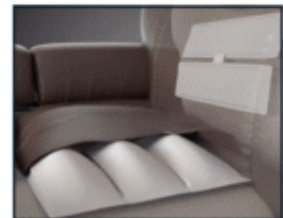

Treat yourself to a full-body Swedish massage and Far Infrared heat therapy! Nirvana delivers a gentle soft tissue massage with ten air chambers that target over 500 square inches of your body. This treatment paired with our Far Infrared HeatWave technology will restore and revitalize your mind and body.

Nirvana™ inflating Swedish air massage chambers. (Nirvana available on The Maya only).