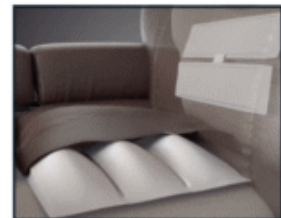

Elevate Your Wellness & Comfort

WITH STANDARD FEATURES & OPTIONAL UPGRADES

STANDARD FEATURES

Wireless Phone Charger	USB Charging Port	Drink Holder	LED Reading Light	Butler Tray Table

OPTIONAL ACCESSORY UPGRADES

Illuminated Multicolored Bowl	Flex Light	Bluetooth Speaker	Cooling Fan	Tablet Holder & Charger	Essential Oil Diffuser	Stem Glass Holder

- USB Charging Port Included
- Under-Arm Storage Compartment Included
- Hand Control Dock Included
- Wireless Phone Charger Included
- Power Port Included
- Under-Arm Storage Compartment Included
- Drink Holder Included
- Side Storage Port for Butler Table Included

Treat yourself to a full-body Swedish massage and Far Infrared heat therapy! Nirvana delivers a gentle soft tissue massage with ten air chambers that target over 500 square inches of your body. This treatment paired with our Far Infrared HeatWave technology will restore and revitalize your mind and body.

Nirvana™ inflating Swedish air massage chambers. (Nirvana available on The Maya only).