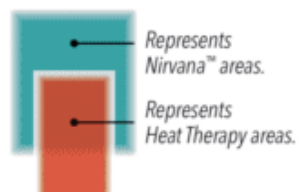

Elevate Your Wellness & Comfort

WITH STANDARD FEATURES & OPTIONAL UPGRADES

STANDARD FEATURES

Wireless Phone Charger	USB Charging Port	Drink Holder	LED Reading Light	Butler Tray Table

OPTIONAL ACCESSORY UPGRADES

Illuminated Multicolored Bowl	Flex Light	Bluetooth Speaker	Cooling Fan	Tablet Holder & Charger	Essential Oil Diffuser	Stem Glass Holder

- USB Charging Port Included
- Under-Arm Storage Compartment Included
- Hand Control Dock Included
- Wireless Phone Charger Included
- Power Port Included
- Under-Arm Storage Compartment Included
- Drink Holder Included
- Side Storage Port for Butler Table Included

Treat yourself to a full-body Swedish massage and Far Infrared heat therapy! Nirvana delivers a gentle soft tissue massage with ten air chambers that target over 500 square inches of your body. This treatment paired with our Far Infrared HeatWave technology will restore and revitalize your mind and body.