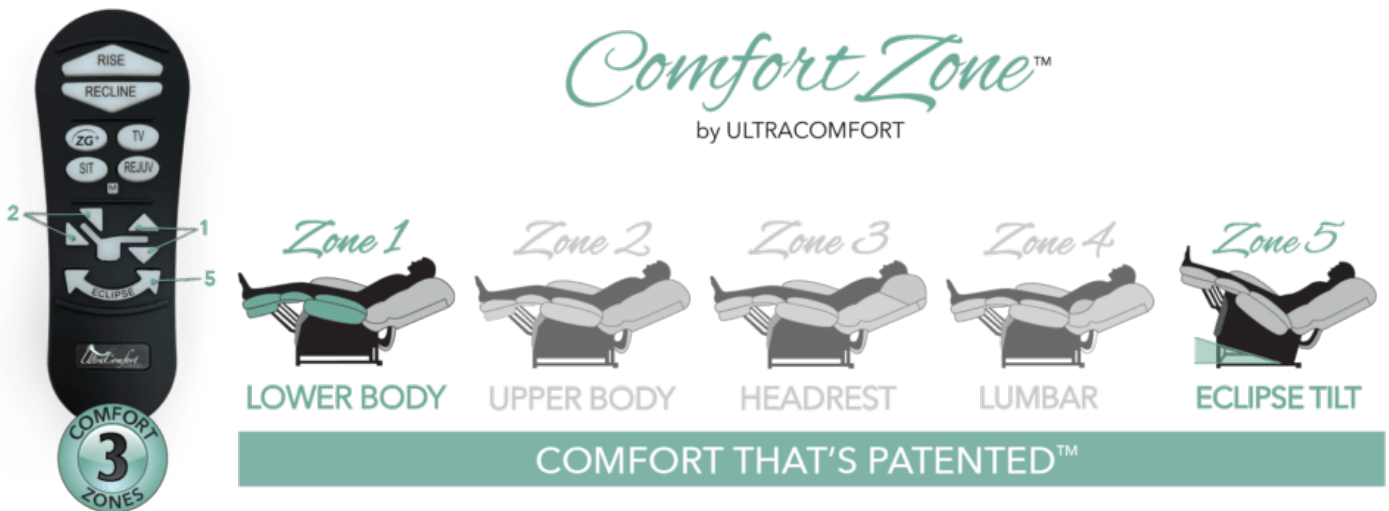

## SAROS LARGE

**SKU:** UC569-LAR

**\$0.00**

Take your comfort to the next level with the Saros Power Lift Recliner by UltraComfort. This chair comes standard with our patented Tilt Technology and is available in Medium & Large.

### THE SAROS POWER LIFT RECLINER

Take your comfort to the next level with the Saros by UltraComfort. This traditional style recliner

offers a tailored pillow back with adjustable Dacron support, plush arms and an extra wide chaise pad.

In addition to style, the positioning options are endless with our 3-Zone Comfort Zone positioning system which combines our patented Stellar Positioning with our patented Eclipse Tilt Technology.

**Available in sizes medium and large,** the Saros lift recliner have you relaxing in no time.

**Features**

Deluxe Heat & Vibrating Massage, Patented Eclipse Tilt Technology, Patented Stellar Positioning, Programmable AutoDrive Hand Control, SmartTek Diagnostic System, Straight Lift Option, Two Sizes – Medium & Large