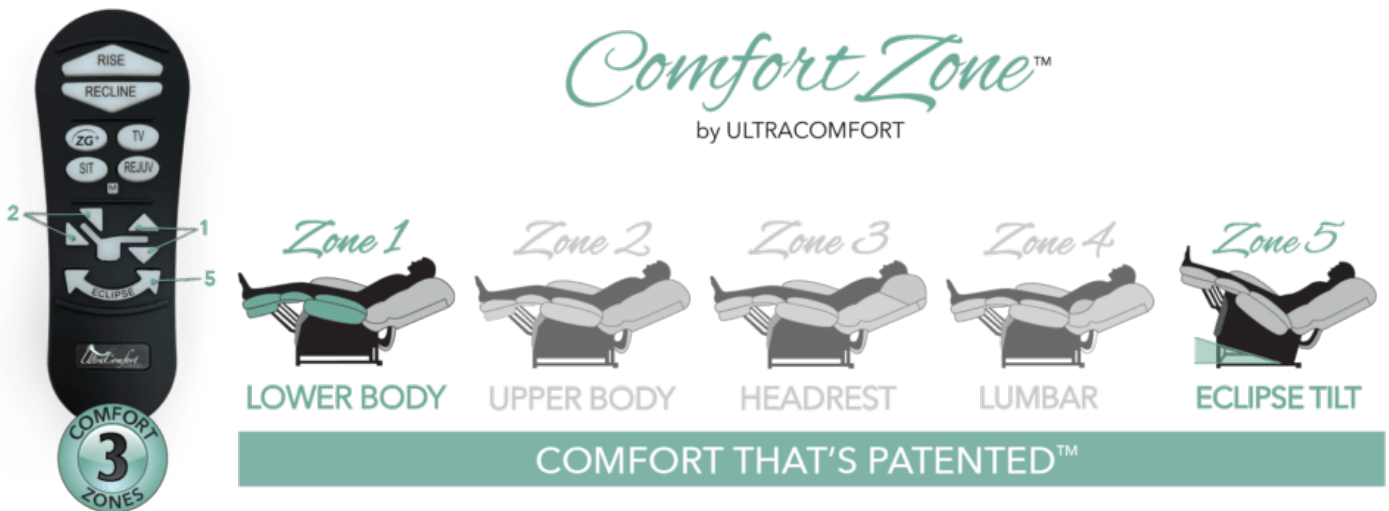

Take your comfort to the next level with the Saros by UltraComfort. This traditional style recliner