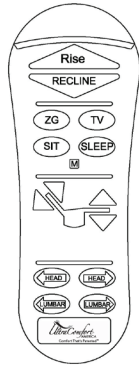

RM621

RM631

COMFORT ZONE 2	HAND CONTROL	PRICE	TRANSFORMER	PRICE	MOTOR	PRICE	MECHS	PRICE
UC556	ZKAD-5	\$49.00	GM2102-TR-PK	\$49.20	GM1450	\$135.60	RM622	\$52.80/PR
UC559	ZKAD-5	\$49.00	GM2102-TR-PK	\$49.20	GM1450	\$135.60	RM622	\$52.80/PR

**HAND CONTROL**

ZKAD-5

**TRANSFORMER**

GM2102-TR-PK

**MOTOR**

GM1450

**MECH**

RM622

## RECOMMENDED LIFT CHAIR PARTS LIST FOR RETAILER STOCK - LISTED BY COMFORT ZONES

COMFORT ZONE 4	HAND CONTROL	PRICE	TRANSFORMER	PRICE	MOTOR	PRICE	MECHS	PRICE	CONTROL BOX	PRICE
UC476	ZK3200-UC	\$45.00	GM2102-TR	\$49.20	GM3100	\$135.60	RM622	\$52.80/PR	GM3200-CB	\$108.00
UC682	ZK3200-UC	\$45.00	GM2102-TR	\$49.20	GM3100	\$135.60	RM622	\$52.80/PR	GM3200-CB	\$108.00

### HAND CONTROL

ZK3200-UC