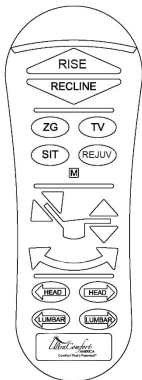

### MECH

RM622

### CONTROL BOX

GM3200-CB

COMFORT ZONE 5	HAND CONTROL	PRICE	TRANSFORMER	PRICE	MOTOR	PRICE	MECHS	PRICE	CONTROL BOX	PRICE
UC562	ZK3100-C5M-UC	\$49.00	GM2102-TR	\$49.20	GM3100	\$135.60	RM622	\$52.80/PR	GM3100-CB	\$108.00
UC799	ZK3100-C5M-UC	\$49.00	GM2102-TR	\$49.20	GM3100	\$135.60	RM622	\$52.80/PR	GM3100-CB	\$108.00

### HAND CONTROL

ZK3100-C5M-UC