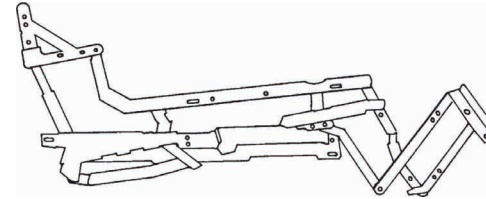

MECH

RM622

CONTROL BOX

COMFORT ZONE 5	HAND CONTROL	PRICE	TRANSFORMER	PRICE	MOTOR	PRICE	MECHS	PRICE	CONTROL BOX	PRICE
UC562	ZK3100-C5M-UC	$49.00	GM2102-TR	$49.20	GM3100	$135.60	RM622	$52.80/PR	GM3100-CB	$108.00
UC799	ZK3100-C5M-UC	$49.00	GM2102-TR	$49.20	GM3100	$135.60	RM622	$52.80/PR	GM3100-CB	$108.00