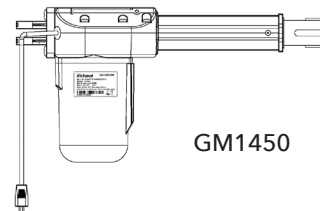

MOTOR

GM1450