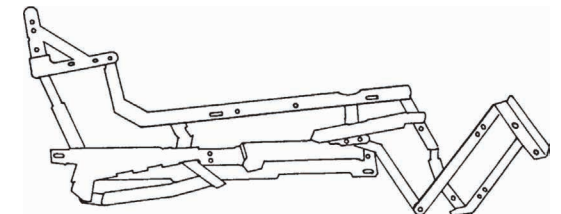

RECOMMENDED LIFT CHAIR PARTS LIST FOR RETAILER STOCK - LISTED BY COMFORT ZONES

COMFORT ZONE 1	HAND CONTROL	PRICE	TRANSFORMER	PRICE	MOTOR	PRICE	MECHS	PRICE
UC114	ZKUC-20-1	$34.80	GM2102-TR-PK	$49.20	GM1410-LM	$135.60	RM631	$52.80/PR
UC342	HV4200-HC	$50.00	GM2102-TR-PK	$49.20	GM1410-LM	$135.60	RM621	$52.80/PR
UC480	ZKUC-20-1	$34.80	GM2102-TR-PK	$49.20	GM1410-LM	$135.60	RM621	$52.80/PR
UC480 w/ heat & massage	HV4200-HC	$50.00	GM2102-TR-PK	$49.20	GM1410-LM	$135.60	RM621	$52.80/PR
UC536	ZKUC-20-1	$34.80	GM2102-TR-PK	$49.20	GM1410-LM	$135.60	RM621	$52.80/PR
UC549	ZKUC-20-1	$34.80	GM2102-TR-PK	$49.20	GM1410-LM	$135.60	RM621	$52/80/PR

HAND CONTROLS

TRANSFORMER

MOTOR

MECHS

COMFORT ZONE 2	HAND CONTROL	PRICE	TRANSFORMER	PRICE	MOTOR	PRICE	MECHS	PRICE
UC556	ZKAD-5	$49.00	GM2102-TR-PK	$49.20	GM1450	$135.60	RM622	$52.80/PR
UC559	ZKAD-5	$49.00	GM2102-TR-PK	$49.20	GM1450	$135.60	RM622	$52.80/PR

HAND CONTROL

TRANSFORMER

MOTOR

MECH

RM622