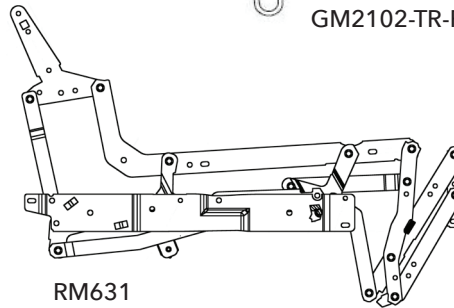

HV4200-HC

RM631