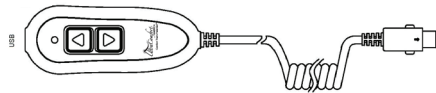

RECOMMENDED LIFT CHAIR PARTS LIST FOR RETAILER STOCK - LISTED BY COMFORT ZONES

COMFORT ZONE 1	HAND CONTROL	PRICE	TRANSFORMER	PRICE	MOTOR	PRICE	MECHS	PRICE
UC114	ZKUC-20-1	$34.80	GM2102-TR-PK	$49.20	GM1410-LM	$135.60	RM631	$52.80/PR
UC342	HV4200-HC	$50.00	GM2102-TR-PK	$49.20	GM1410-LM	$135.60	RM621	$52.80/PR
UC480	ZKUC-20-1	$34.80	GM2102-TR-PK	$49.20	GM1410-LM	$135.60	RM621	$52.80/PR
UC480 w/ heat & massage	HV4200-HC	$50.00	GM2102-TR-PK	$49.20	GM1410-LM	$135.60	RM621	$52.80/PR
UC536	ZKUC-20-1	$34.80	GM2102-TR-PK	$49.20	GM1410-LM	$135.60	RM621	$52.80/PR
UC549	ZKUC-20-1	$34.80	GM2102-TR-PK	$49.20	GM1410-LM	$135.60	RM621	$52/80/PR

HAND CONTROLS

ZKUC-20-1