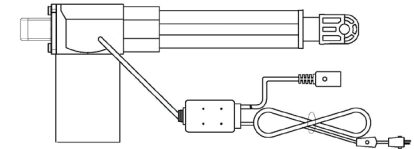

MOTOR

GM1410-LM