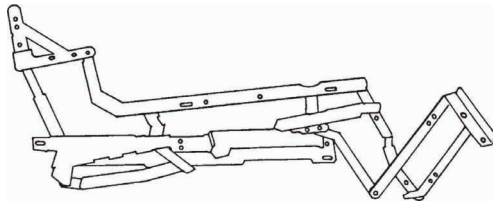

MECHS

RM621