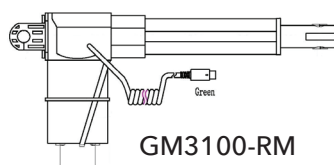

RECOMMENDED LIFT CHAIR PARTS LIST FOR RETAILER STOCK - LISTED BY COMFORT ZONES

COMFORT ZONE 4	HAND CONTROL	PRICE	TRANSFORMER	PRICE	MOTOR	PRICE	MECHS	PRICE	CONTROL BOX	PRICE
UC476	ZK3200-UC	$45.00	GM2102-TR	$49.20	GM3100	$135.60	RM622	$52.80/PR	GM3200-CB	$108.00
UC682	ZK3200-UC	$45.00	GM2102-TR	$49.20	GM3100	$135.60	RM622	$52.80/PR	GM3200-CB	$108.00

HAND CONTROL

TRANSFORMER

MOTOR

MECH

CONTROL BOX

COMFORT ZONE 5	HAND CONTROL	PRICE	TRANSFORMER	PRICE	MOTOR	PRICE	MECHS	PRICE	CONTROL BOX	PRICE
UC562	ZK3100-C5M-UC	$49.00	GM2102-TR	$49.20	GM3100	$135.60	RM622	$52.80/PR	GM3100-CB	$108.00
UC799	ZK3100-C5M-UC	$49.00	GM2102-TR	$49.20	GM3100	$135.60	RM622	$52.80/PR	GM3100-CB	$108.00

HAND CONTROL

TRANSFORMER

MOTOR

MECH

CONTROL BOX