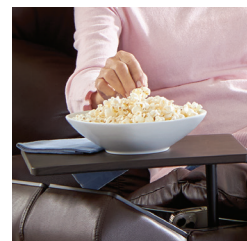

Removable Butler Tray Table

Optional Accessories

- Cooling Fan
- Flex Light
- Bluetooth Speaker
- Illuminating Snack Bowl
- Essential Oil Diffuser
- Tablet Holder
- Stem Glass Holder

Visit our website to view optional accessories!

UltraComfort
AMERICA™

Comfort That's Patented™

Phone: 866-793-5100
www.ultracomfort.com

Like us on Facebook
[Facebook.com/UltraComfortAmerica](https://www.facebook.com/UltraComfortAmerica)

LIT-SHT-UC566-101524